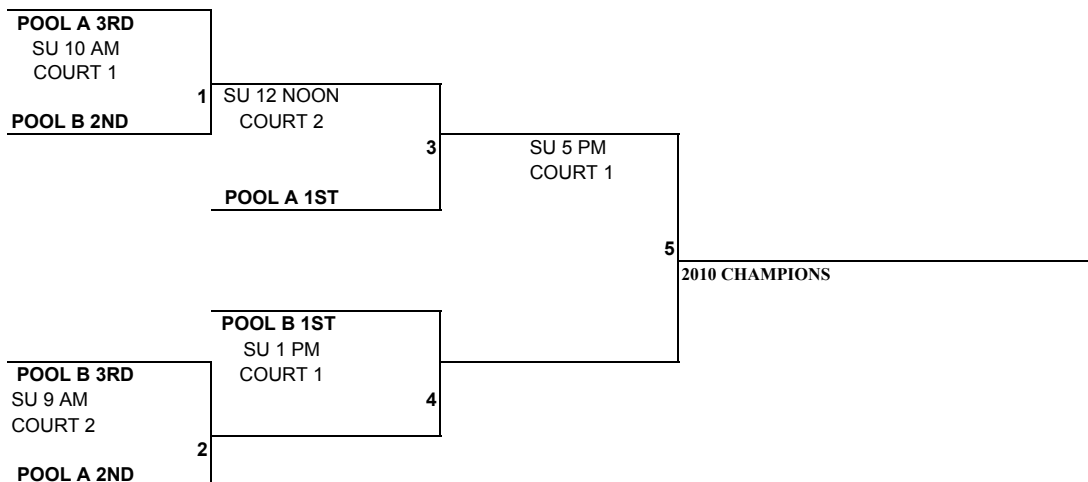

Pool A	WINS	LOSSES
1. SAN ANTONIO COMETS		
2. TEXAS ELITE		
3. LAREDO ALEXANDER		

Pool B	WINS	LOSSES
1. SA LADY JAYHAWKS		
2. SA SPIRT		
3. H.E.A.T.		

**POOL A**

GAME	TEAM	SCORE	TEAM	SCORE	DAY	TIME	COURT
Game 1	1		v 2		FR	7:00 PM	2
Game 2	3		v 1		SA	1:00 PM	1
Game 3	2		v 3		SA	4:00 PM	2

**POOL B**

GAME	TEAM	SCORE	TEAM	SCORE	DAY	TIME	COURT
Game 1	1		v 2		FR	9:00 PM	2
Game 2	2		v 3		SA	12 NOON	2
Game 3	3		v 1		SA	7:00 PM	1

**Bracket Play (SINGLE GAME ELIMINATION)**

Trophies awarded to 1st and 2nd place.