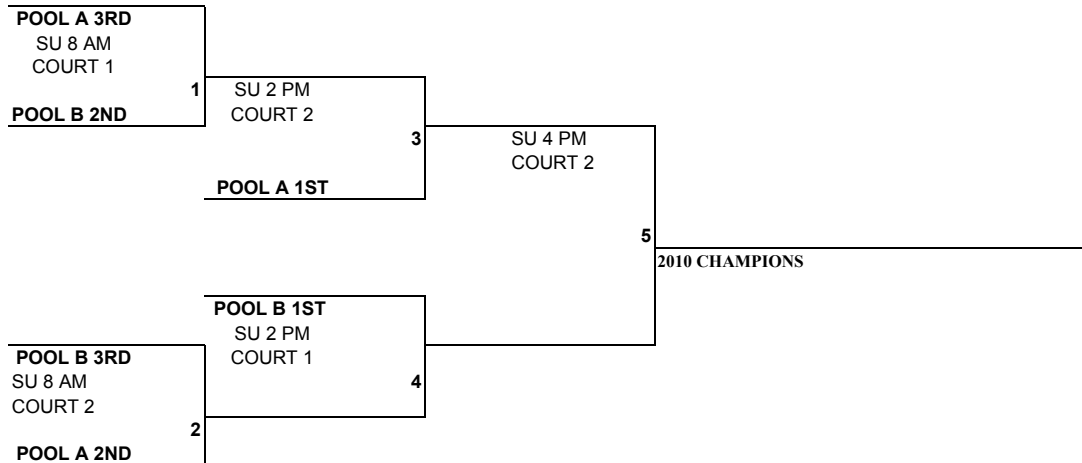

REVISION 1

210 SAN ANTONIO INVITATIONAL  
 JUNE 4-6, 2010  
 BOYS 15U/16U

ACC: Alamo City Christian - 6500 IH 35 N - San Antonio, TX 78218  
 Between Rittiman and Eisenhower roads

Pool A	WINS	LOSSES
1. TEXAS TIGERS - HOOD		
2. BOERNE GREYHOUNDS		
3. WESTSIDE BALLERZ GOLD		

Pool B	WINS	LOSSES
1. TEXAS TIGERS - FOREST		
2. NEXT GENERATION TEXAS		
3. WESTSIDE BALLERZ SILVER		

POOL A

GAME	TEAM	SCORE		TEAM	SCORE	DAY	TIME	COURT
Game 1	1		v	2		FR	8:00 PM	1
Game 2	3		v	1		SA	9:00 AM	2
Game 3	2		v	3		SA	6:00 PM	1

POOL B

GAME	TEAM	SCORE		TEAM	SCORE	DAY	TIME	COURT
Game 1	1		v	2		SA	9:00 AM	1
Game 2	1		v	3		SA	2:00 PM	1
Game 3	3		v	2		SA	5:00 PM	2

Bracket Play (SINGLE GAME ELIMINATION)

Trophies awarded to 1st and 2nd place.