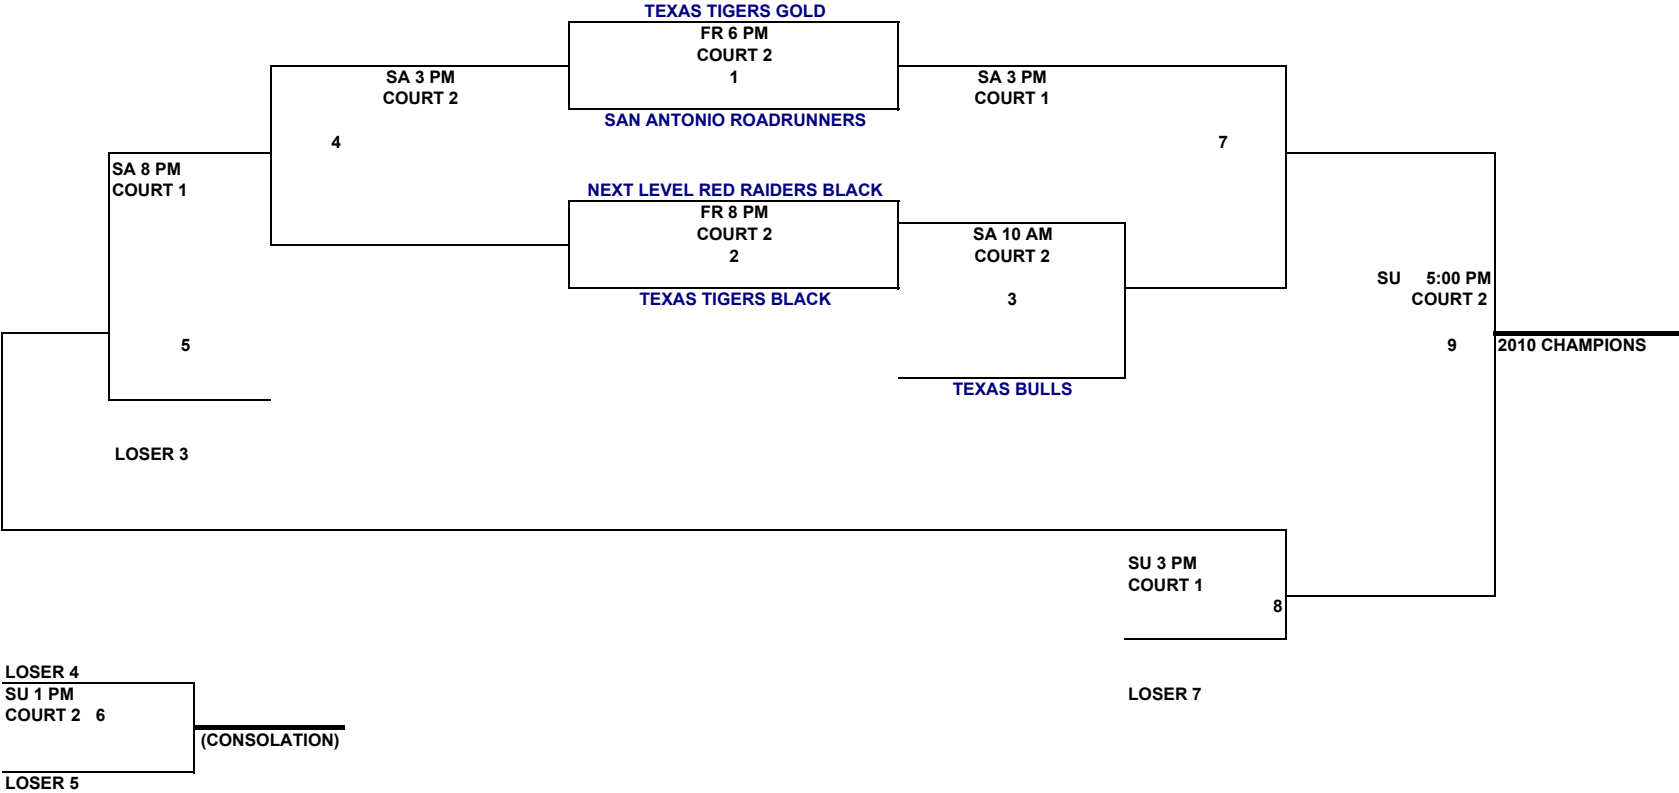

REVISION 1

210 SAN ANTONIO INVITATIONAL
JUNE 4-6, 2010
BOYS 12U

GYM LOCATION: Alamo City Christian, 6500 IH 35 N, San Antonio, TX 78218
Between Rittiman and Eisenhower roads

Team Trophies and Individual Medals awarded to 1st and 2nd place.

**210 SAN ANTONIO INVITATIONAL
JUNE 4-6, 2010
BOYS 13U**

REGISTER NOW for upcoming OTCYBC Tournaments
July 2-4 (College Prospects of America Firecracker Invitational - UTSA - San Antonio)
July 16-18 (Lone Star Championships - New Braunfels/Seguin) - 5 game guarantee
August 6-8 (San Antonio Championships - San Antonio)

ACC: Alamo City Christian - 6500 IH 35 N - San Antonio, TX 78218
Between Rittiman and Eisenhower roads

TEAM	WINS	LOSSES
1. SAN ANTONIO ROADRUNNERS		
2. CANYON LAKE HAWKS		
3. WESTSIDE BALLERZ		

Pool Play

GAME	TEAM	SCORE		TEAM	SCORE	DAY	TIME	COURT
Game 1	1		vs.	2		SA	8:00 AM	1
Game 2	1		vs.	3		SA	2:00 PM	2
Game 3	3		vs.	2		SA	6:00 PM	2

Bracket Play