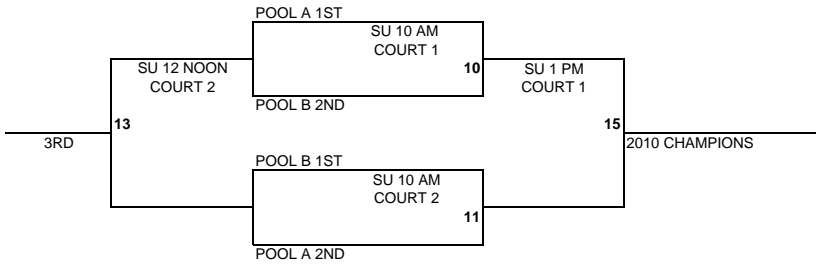

REVISION 1

2010 SUMMER KICK OFF CLASSIC - MANVEL
MAY 21-23, 2010
BOYS 13U/14U

Manvel High School - 19601 Highway 6 - Manvel, TX 77578

Pool A	WINS	LOSSES
1. SANTA FE BLUE DEVILS		
2. HOUSTON COWBOYS - ORANGE 2014		
3. SUGAR LAND SHOOTERS		
4. TEXAS ALL STARS		

Pool B	WINS	LOSSES
5. BOSS PLAYAZ		
6. SOUTHSORE WARRIORS		
7. BAY AREA THUNDER		

Game	Team	Score		Team	Score	Day	Time	Court
Game 1	1		vs.	4		SA	10:00 AM	1
Game 2	2		vs.	3		SA	10:00 AM	2
Game 3	6		vs.	7		SA	10:00 AM	3
Game 4	1		vs.	2		SA	12 NOON	1
Game 5	5		vs.	6		SA	12 NOON	2
Game 6	3		vs.	4		SA	12 NOON	3
Game 7	4		vs.	2		SA	2:00 PM	1
Game 8	3		vs.	1		SA	2:00 PM	2
Game 9	5		vs.	7		SA	2:00 PM	3

Gold Championship Bracket

Team and Individual Trophies awarded to 1st and 2nd place in Gold Championship Bracket "Only".

Silver Consolation Bracket

2010 SUMMER KICK OFF CLASSIC - MANVEL
MAY 21-23, 2010
BOYS 15U/16U

**BOYS 15U/16U BRACKET PLAY
MAY 21-23, 2010**

SINGLE GAME

Team Trophies and Individual Medals awarded to 1st and 2 placee Teams.